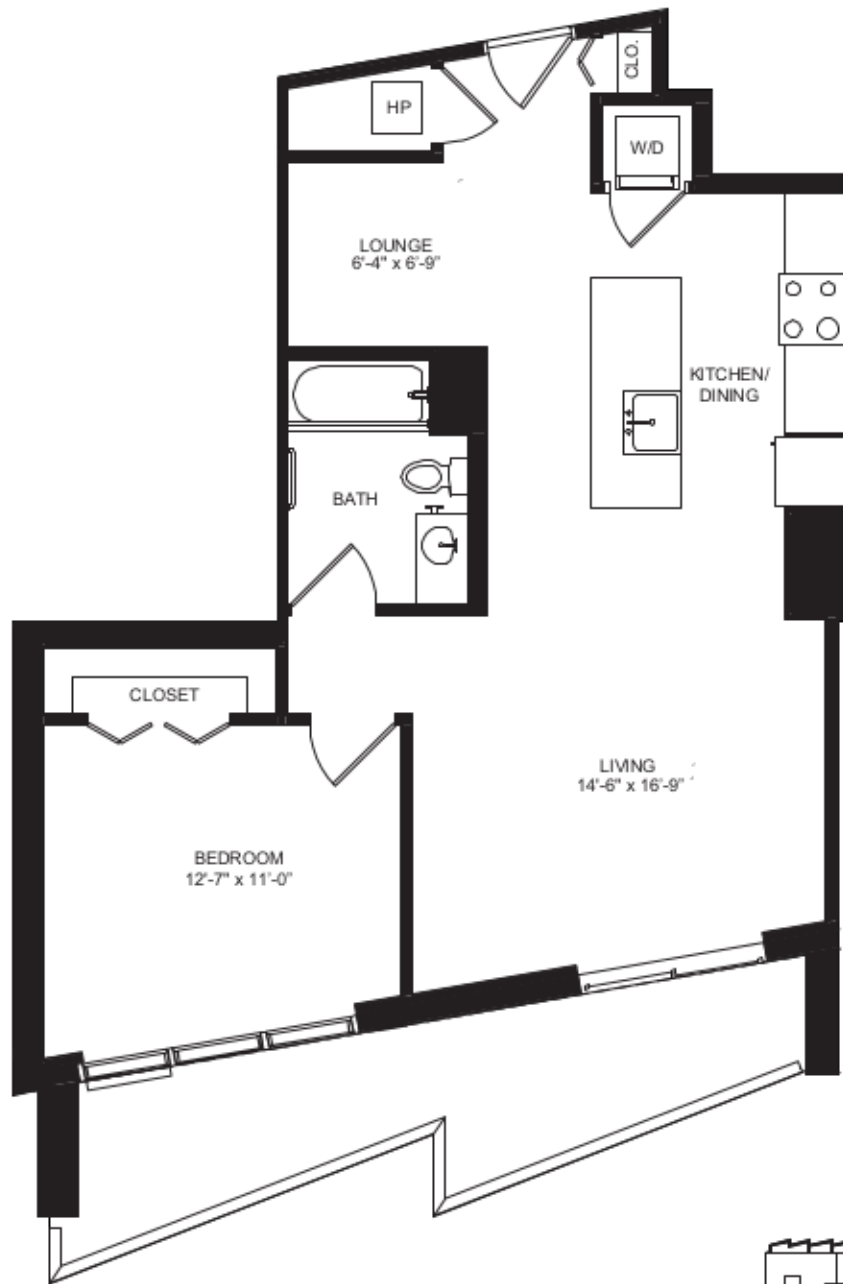

Unit 15

LEVEL 7-25 - 1 BED - 1 BATH - 810 SQ FT

VIEW SOUTH

apartment

rent

availability