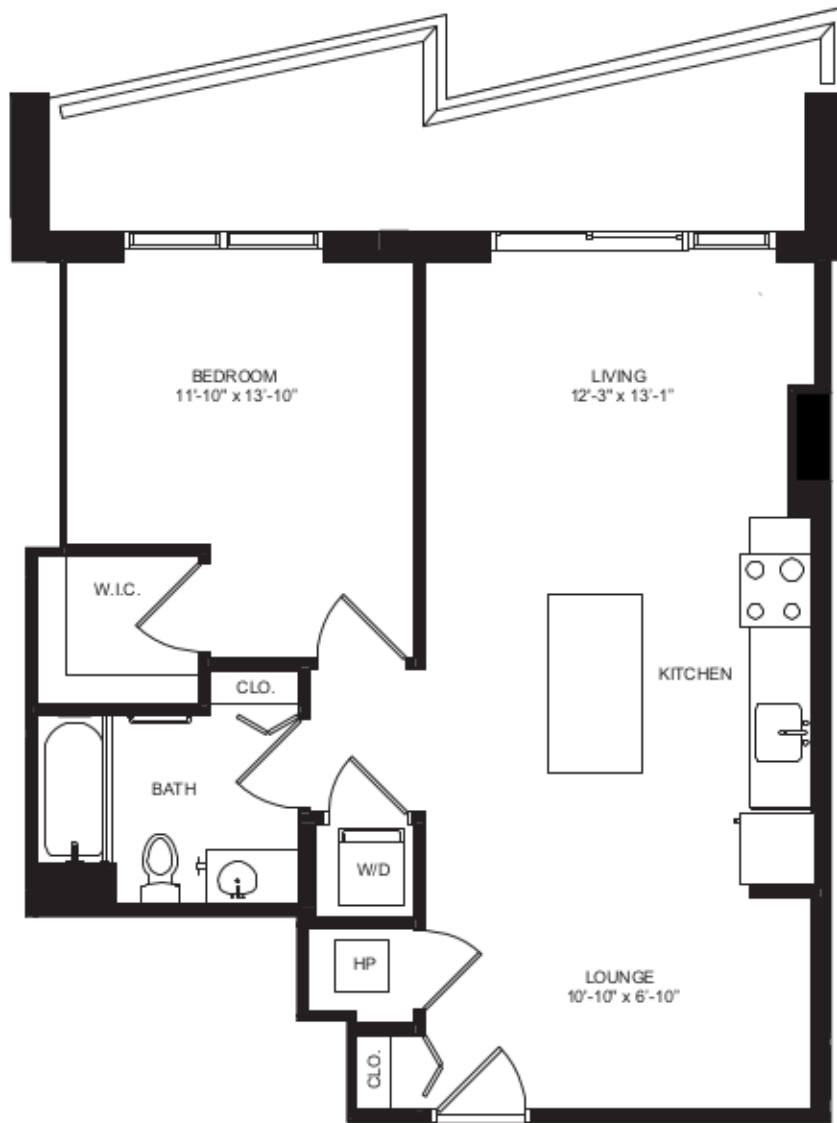

Unit 6

LEVEL 6-31 - 1 BED - 1 BATH - 748 SQ FT

VIEW NORTH

apartment

rent

availability