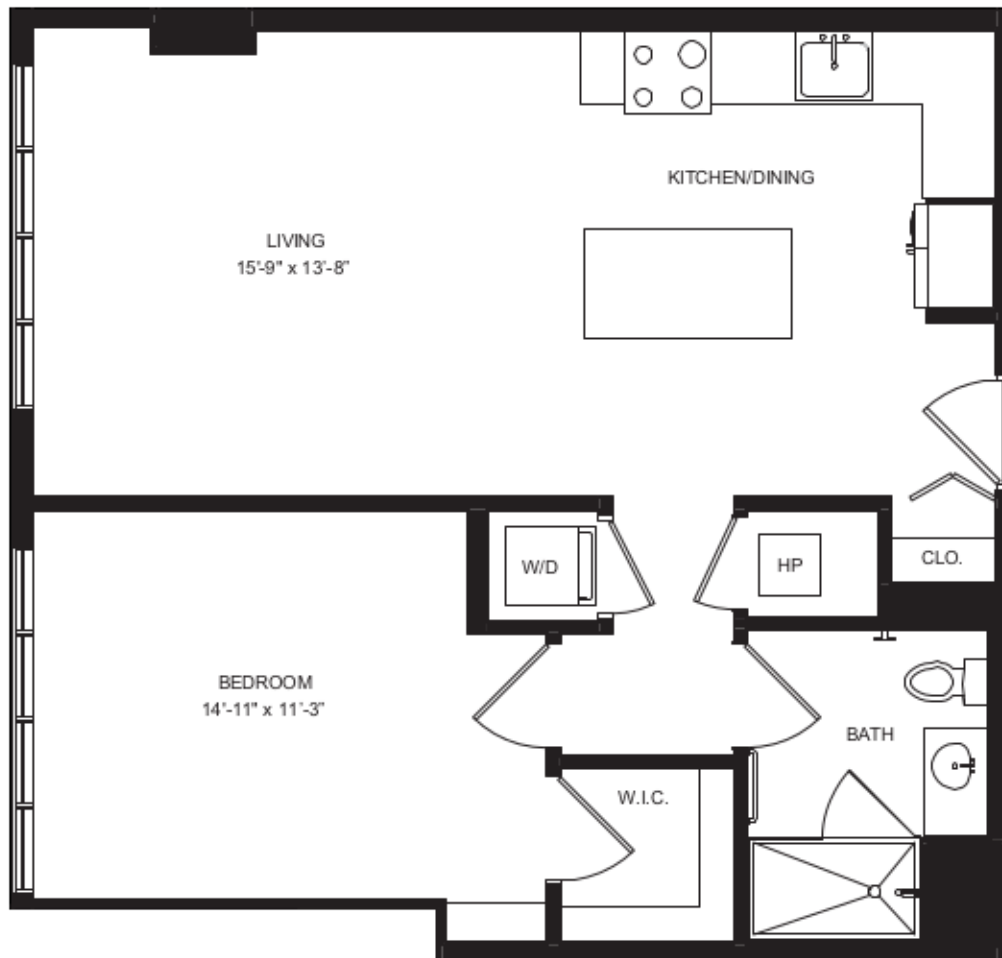

Unit P2

PODIUM LEVEL - 1 BED - 1 BATH - 773 SQ FT

VIEW WEST

apartment

rent

availability