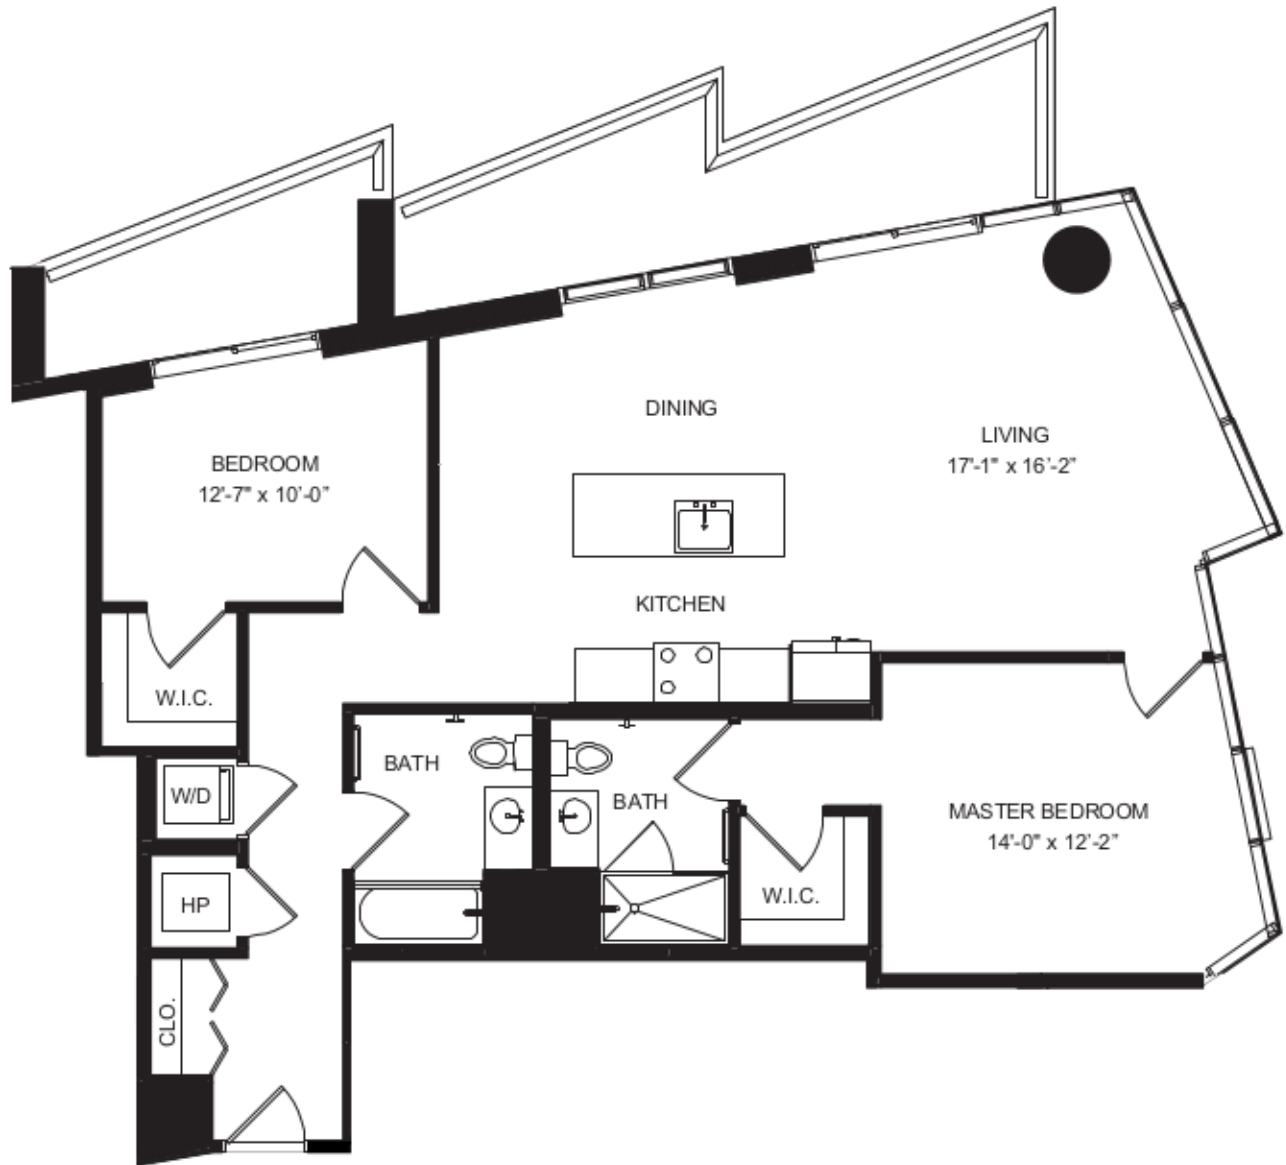

Unit 16

LEVEL 7-27 - 2 BED - 2 BATH - 1,212 SQ FT

VIEW NORTH-EAST

apartment

rent

availability